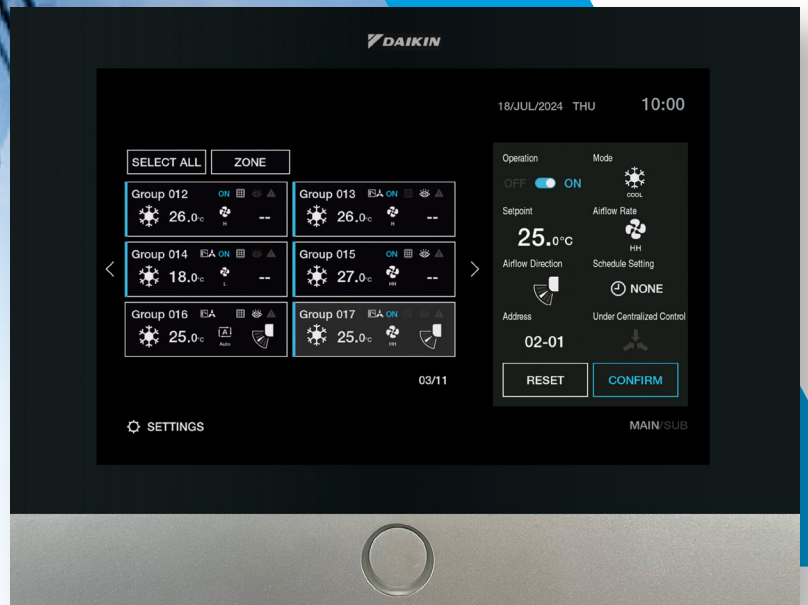

## Product Highlight

- **Versatile Aesthetic**  
Sleek and minimalist design that seamlessly blends in with various interior style, from modern offices to upscale residences.
- **Intuitive Design**  
Easy to navigate and operate the controller.
- **Flexibility and Adaptability**  
Suitable for a wide range of application across different environments.