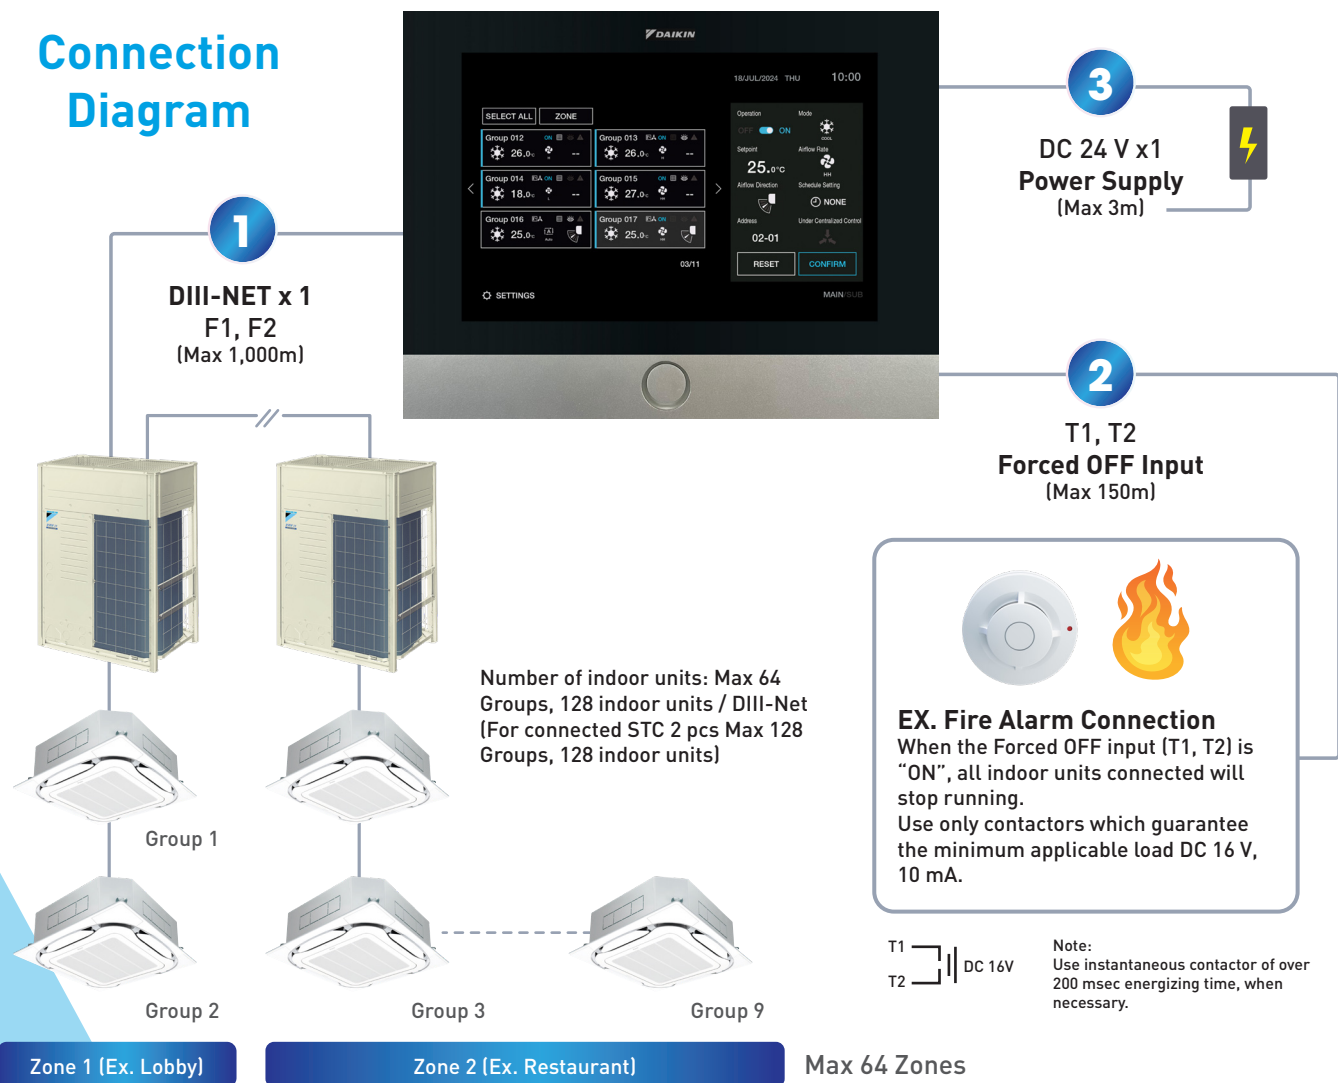

## Key Features

Daikin Eye

All in One

Touch Screen

Interactive UI

# Connection Diagram

Simple Touch Controller DTP401A61			
Display	LCD	Touch Screen 8 inch TFT	
Power Supply	Input	DC 24 V ± 5% Adaptor Power Supply	
	Rated Power Consumption	Max 5.5W	
Operating Conditions	Temperature	-10~50°C	
	Humidity	Less Than 95% RH	
External Input/Output	F1-F2 DIII-NET	1 Port	128 Indoor Units/ 64 Groups
	T1-T2	1 Port	Force OFF
Workability	Installation Environment	Indoor Wall (Direct by Screw)	
	Installation Direction	Horizontal Control	